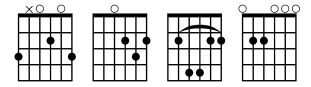

Kingdom Come

G(add2) D Bm9 Em

words and music by

JP JONES

bright rock

a tempo

1. Now that your faith is shat - tered _____ now that the

a tempo

past is gone _____ what - ev - er real - ly mat - tered _____ your heart just

keeps on grow - ing _____ strong _____

2. The fu - ture just gets big - ger no mat - ter

G(add2) D Bm9 D

what you do some things you can - not fig - ure some dreams just

G(add2) Em G(add2) A

must come true now that it's all o - - - ver you've on - ly just be -

Em G(add2) D Bm9

gun o - pen - ing the gates to king - dom come

D G(add2) D Bm9 D G(add2) *a tempo* D

3. A world of
4. (Spoken:) I can-

a tempo

G(add2) D Bm9 Em

Bm9 D G(add2) D

walk - ing wound - ed — we got it down so cold — al - ways a -
(Spoken:) not trace my foot steps what brought me to this place up here

Bm9 D G(add2) G(add2)

fraid of dy - ing — a - afraid of grow - ing old — I stand a -
(Spoken:) upon the mountain the wind... against my face *(Singing:)* I on - ly